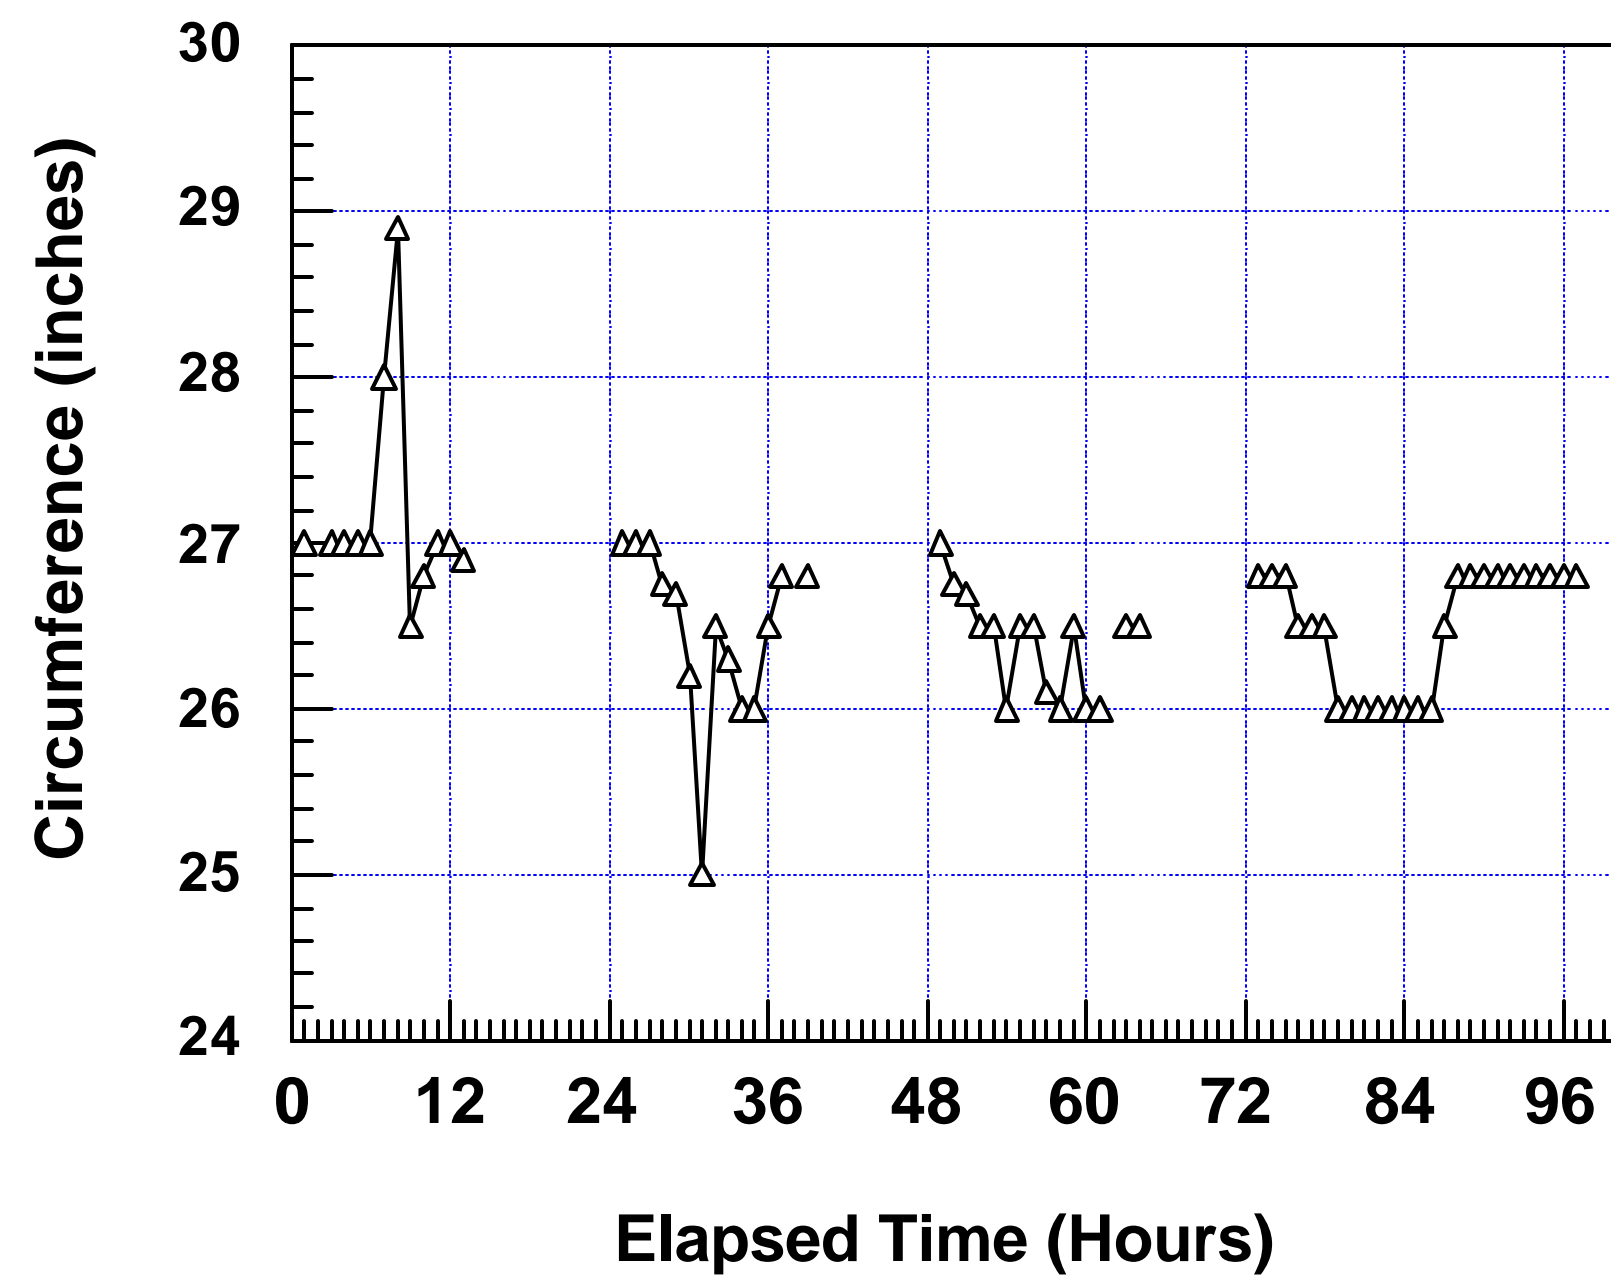

Here is some of our evapotranspiration data from this summer. Use it if you want to.

Tree 1 Evapotranspiration Study
6 AM 22 July 2002 - 11 AM 24 July 2002

Tree 2 Evapotranspiration Study
6 AM 22 July 2002 - 11 AM 24 July 2002

Tree 3 Evapotranspiration Study
6 AM 22 July 2002 - 11 AM 24 July 2002

Tree 4 Evapotranspiration Study
6 AM 22 July 2002 - 6 AM 26 July 2002

Tree 5 Evapotranspiration Study
12 PM 24 July 2002 - 6 AM 26 July 2002

Tree 6 Evapotranspiration Study
11 AM 24 July 2002 - 6 AM 26 July 2002

Tree 7 Evapotranspiration Study
6 AM 22 July 2002 - 11 AM 24 July 2002