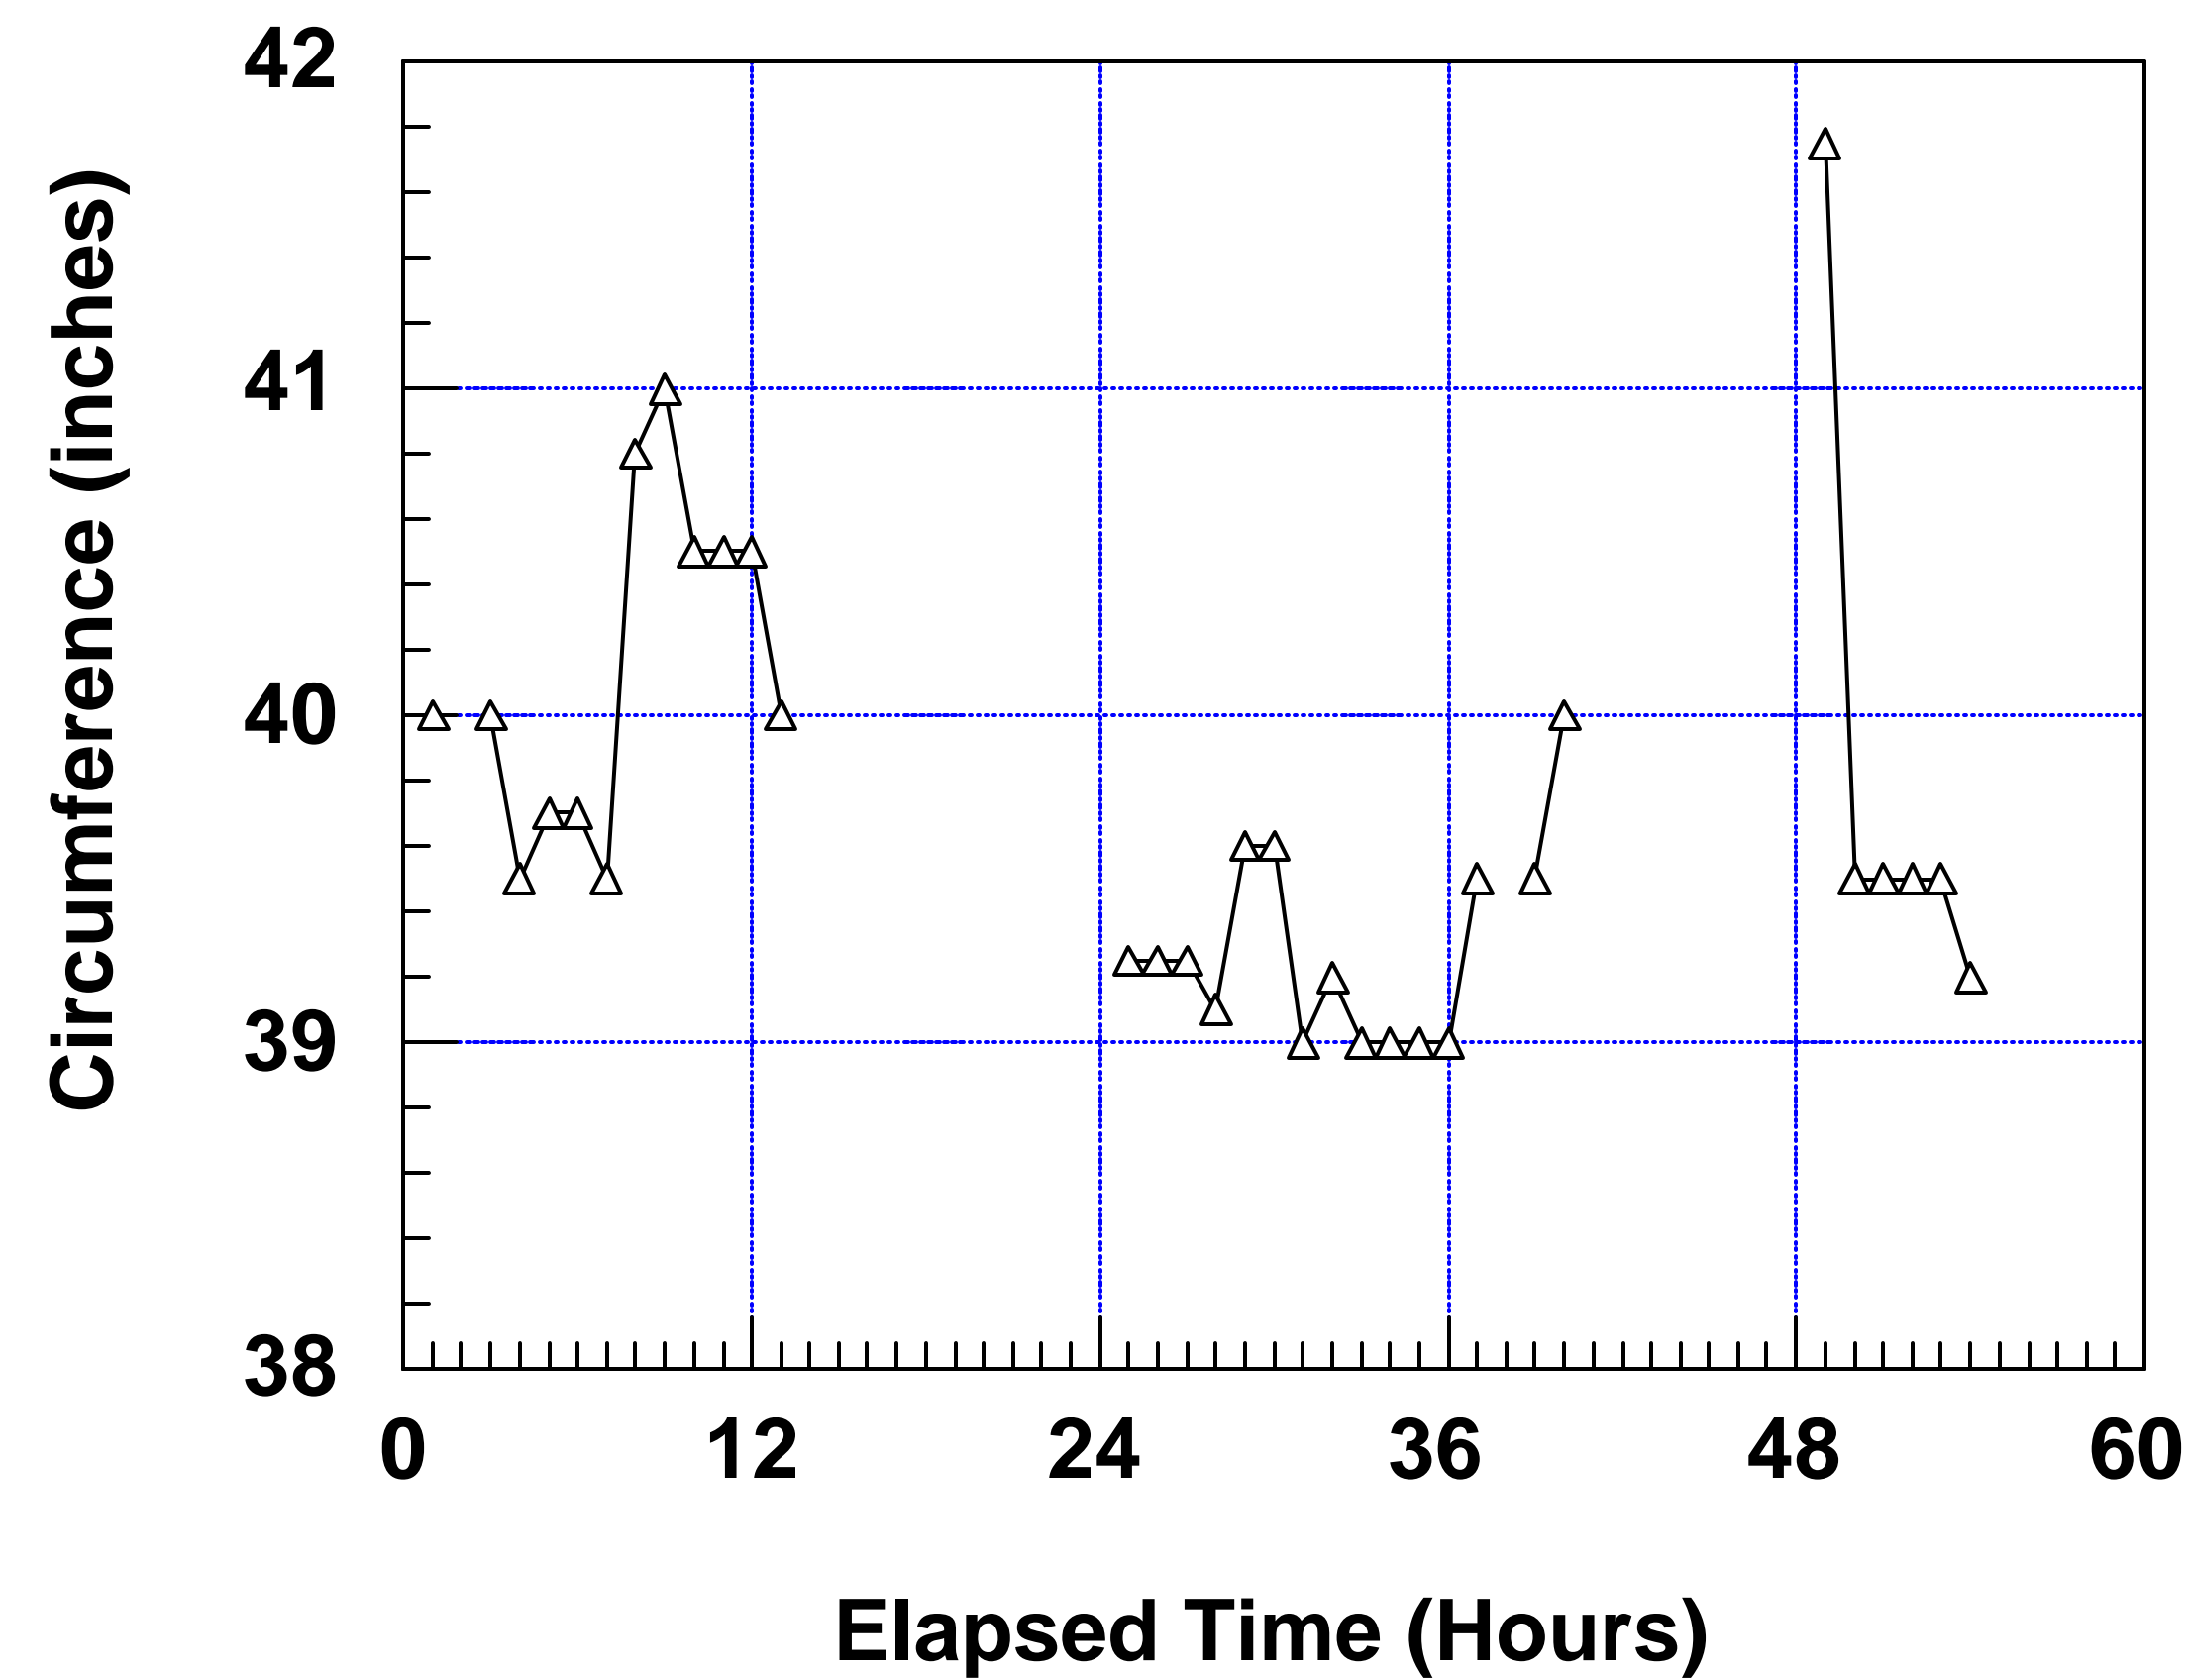

Here is some of our evapotranspiration data from this summer. Use it if you want to.

Tree 1 Evapotranspiration Study
6 AM 22 July 2002 - 11 AM 24 July 2002

Tree 2 Evapotranspiration Study
6 AM 22 July 2002 - 11 AM 24 July 2002

Tree 3 Evapotranspiration Study
6 AM 22 July 2002 - 11 AM 24 July 2002

Tree 4 Evapotranspiration Study
6 AM 22 July 2002 - 6 AM 26 July 2002

Tree 5 Evapotranspiration Study
12 PM 24 July 2002 - 6 AM 26 July 2002

Tree 6 Evapotranspiration Study
11 AM 24 July 2002 - 6 AM 26 July 2002

Tree 7 Evapotranspiration Study
6 AM 22 July 2002 - 11 AM 24 July 2002