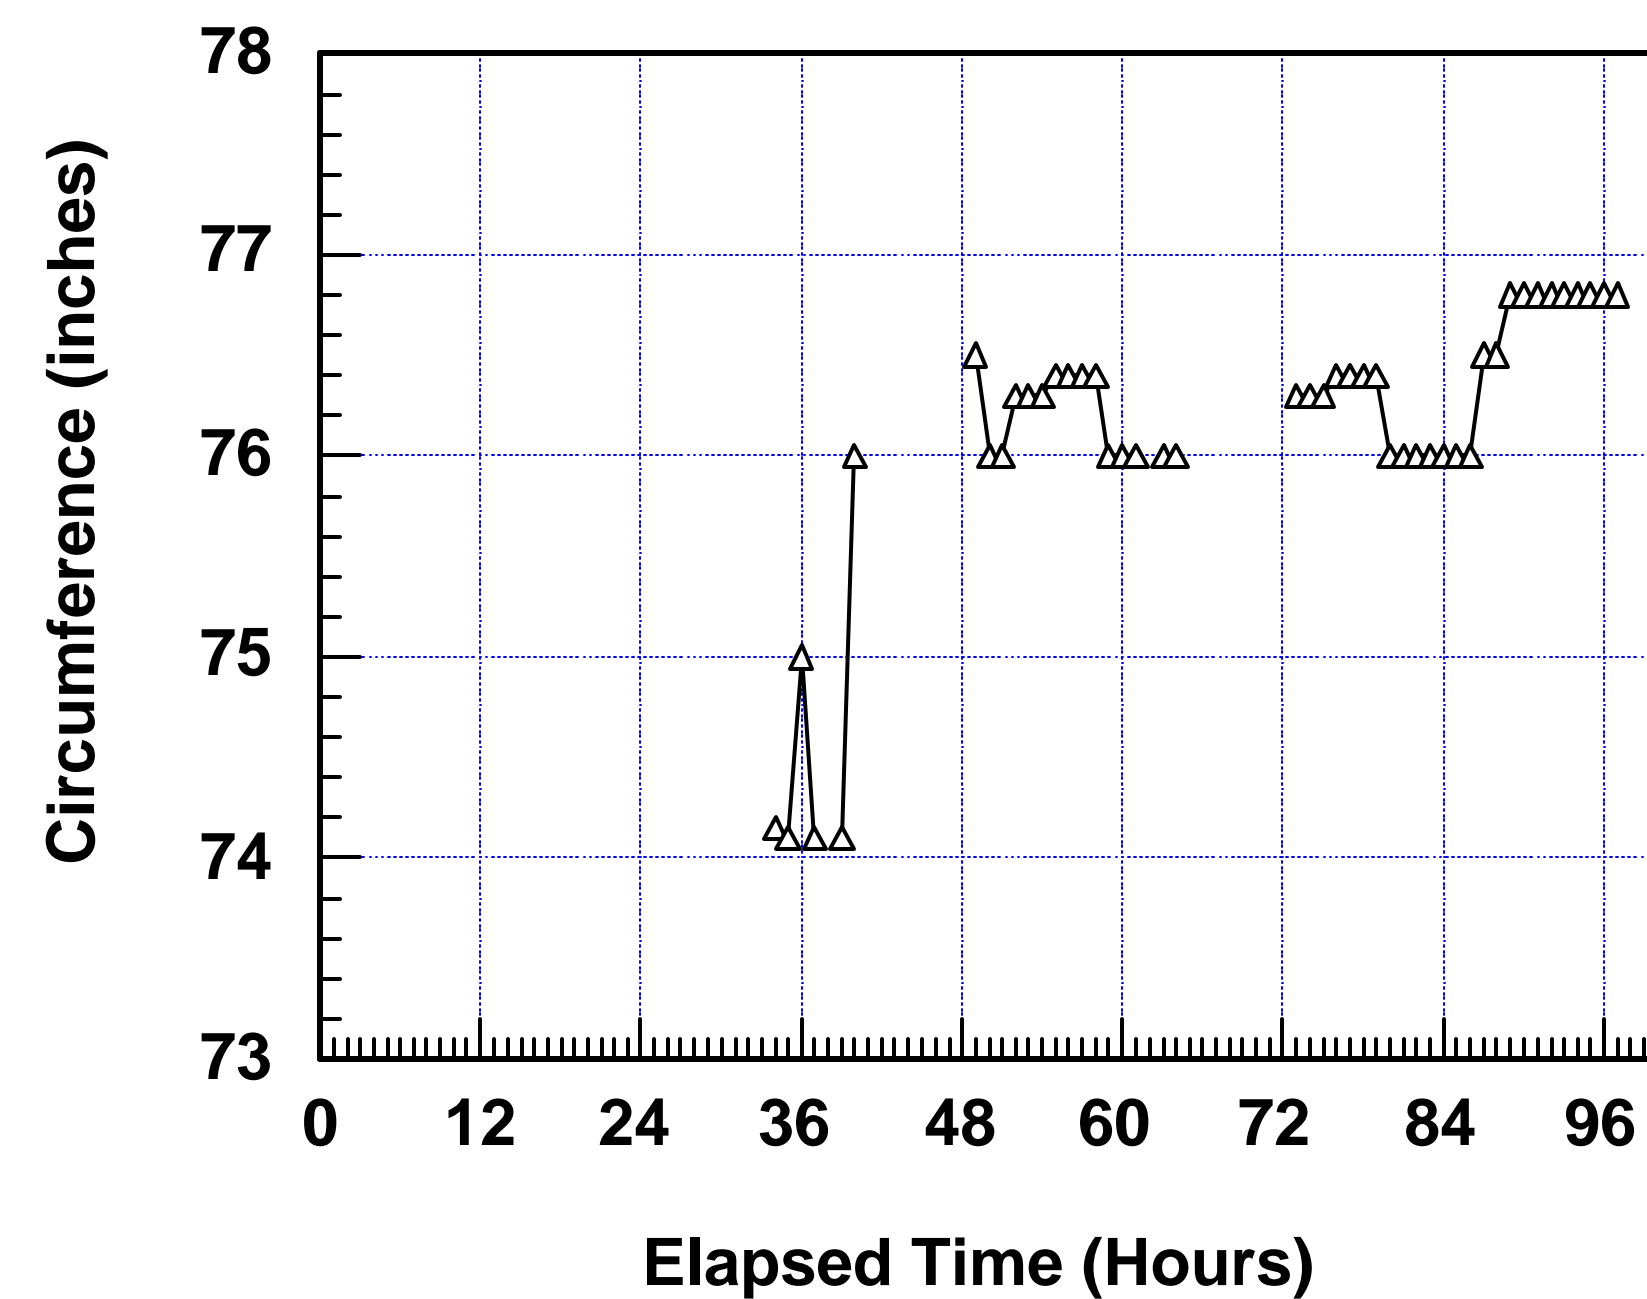

Here is some of our evapotranspiration data from this summer. Use it if you want to.

Tree 1 Evapotranspiration Study
6 AM 22 July 2002 - 11 AM 24 July 2002

Tree 2 Evapotranspiration Study
6 AM 22 July 2002 - 11 AM 24 July 2002

Tree 3 Evapotranspiration Study
6 AM 22 July 2002 - 11 AM 24 July 2002

Tree 4 Evapotranspiration Study
6 AM 22 July 2002 - 6 AM 26 July 2002

Tree 5 Evapotranspiration Study
12 PM 24 July 2002 - 6 AM 26 July 2002

Tree 6 Evapotranspiration Study
11 AM 24 July 2002 - 6 AM 26 July 2002

Tree 7 Evapotranspiration Study
6 AM 22 July 2002 - 11 AM 24 July 2002