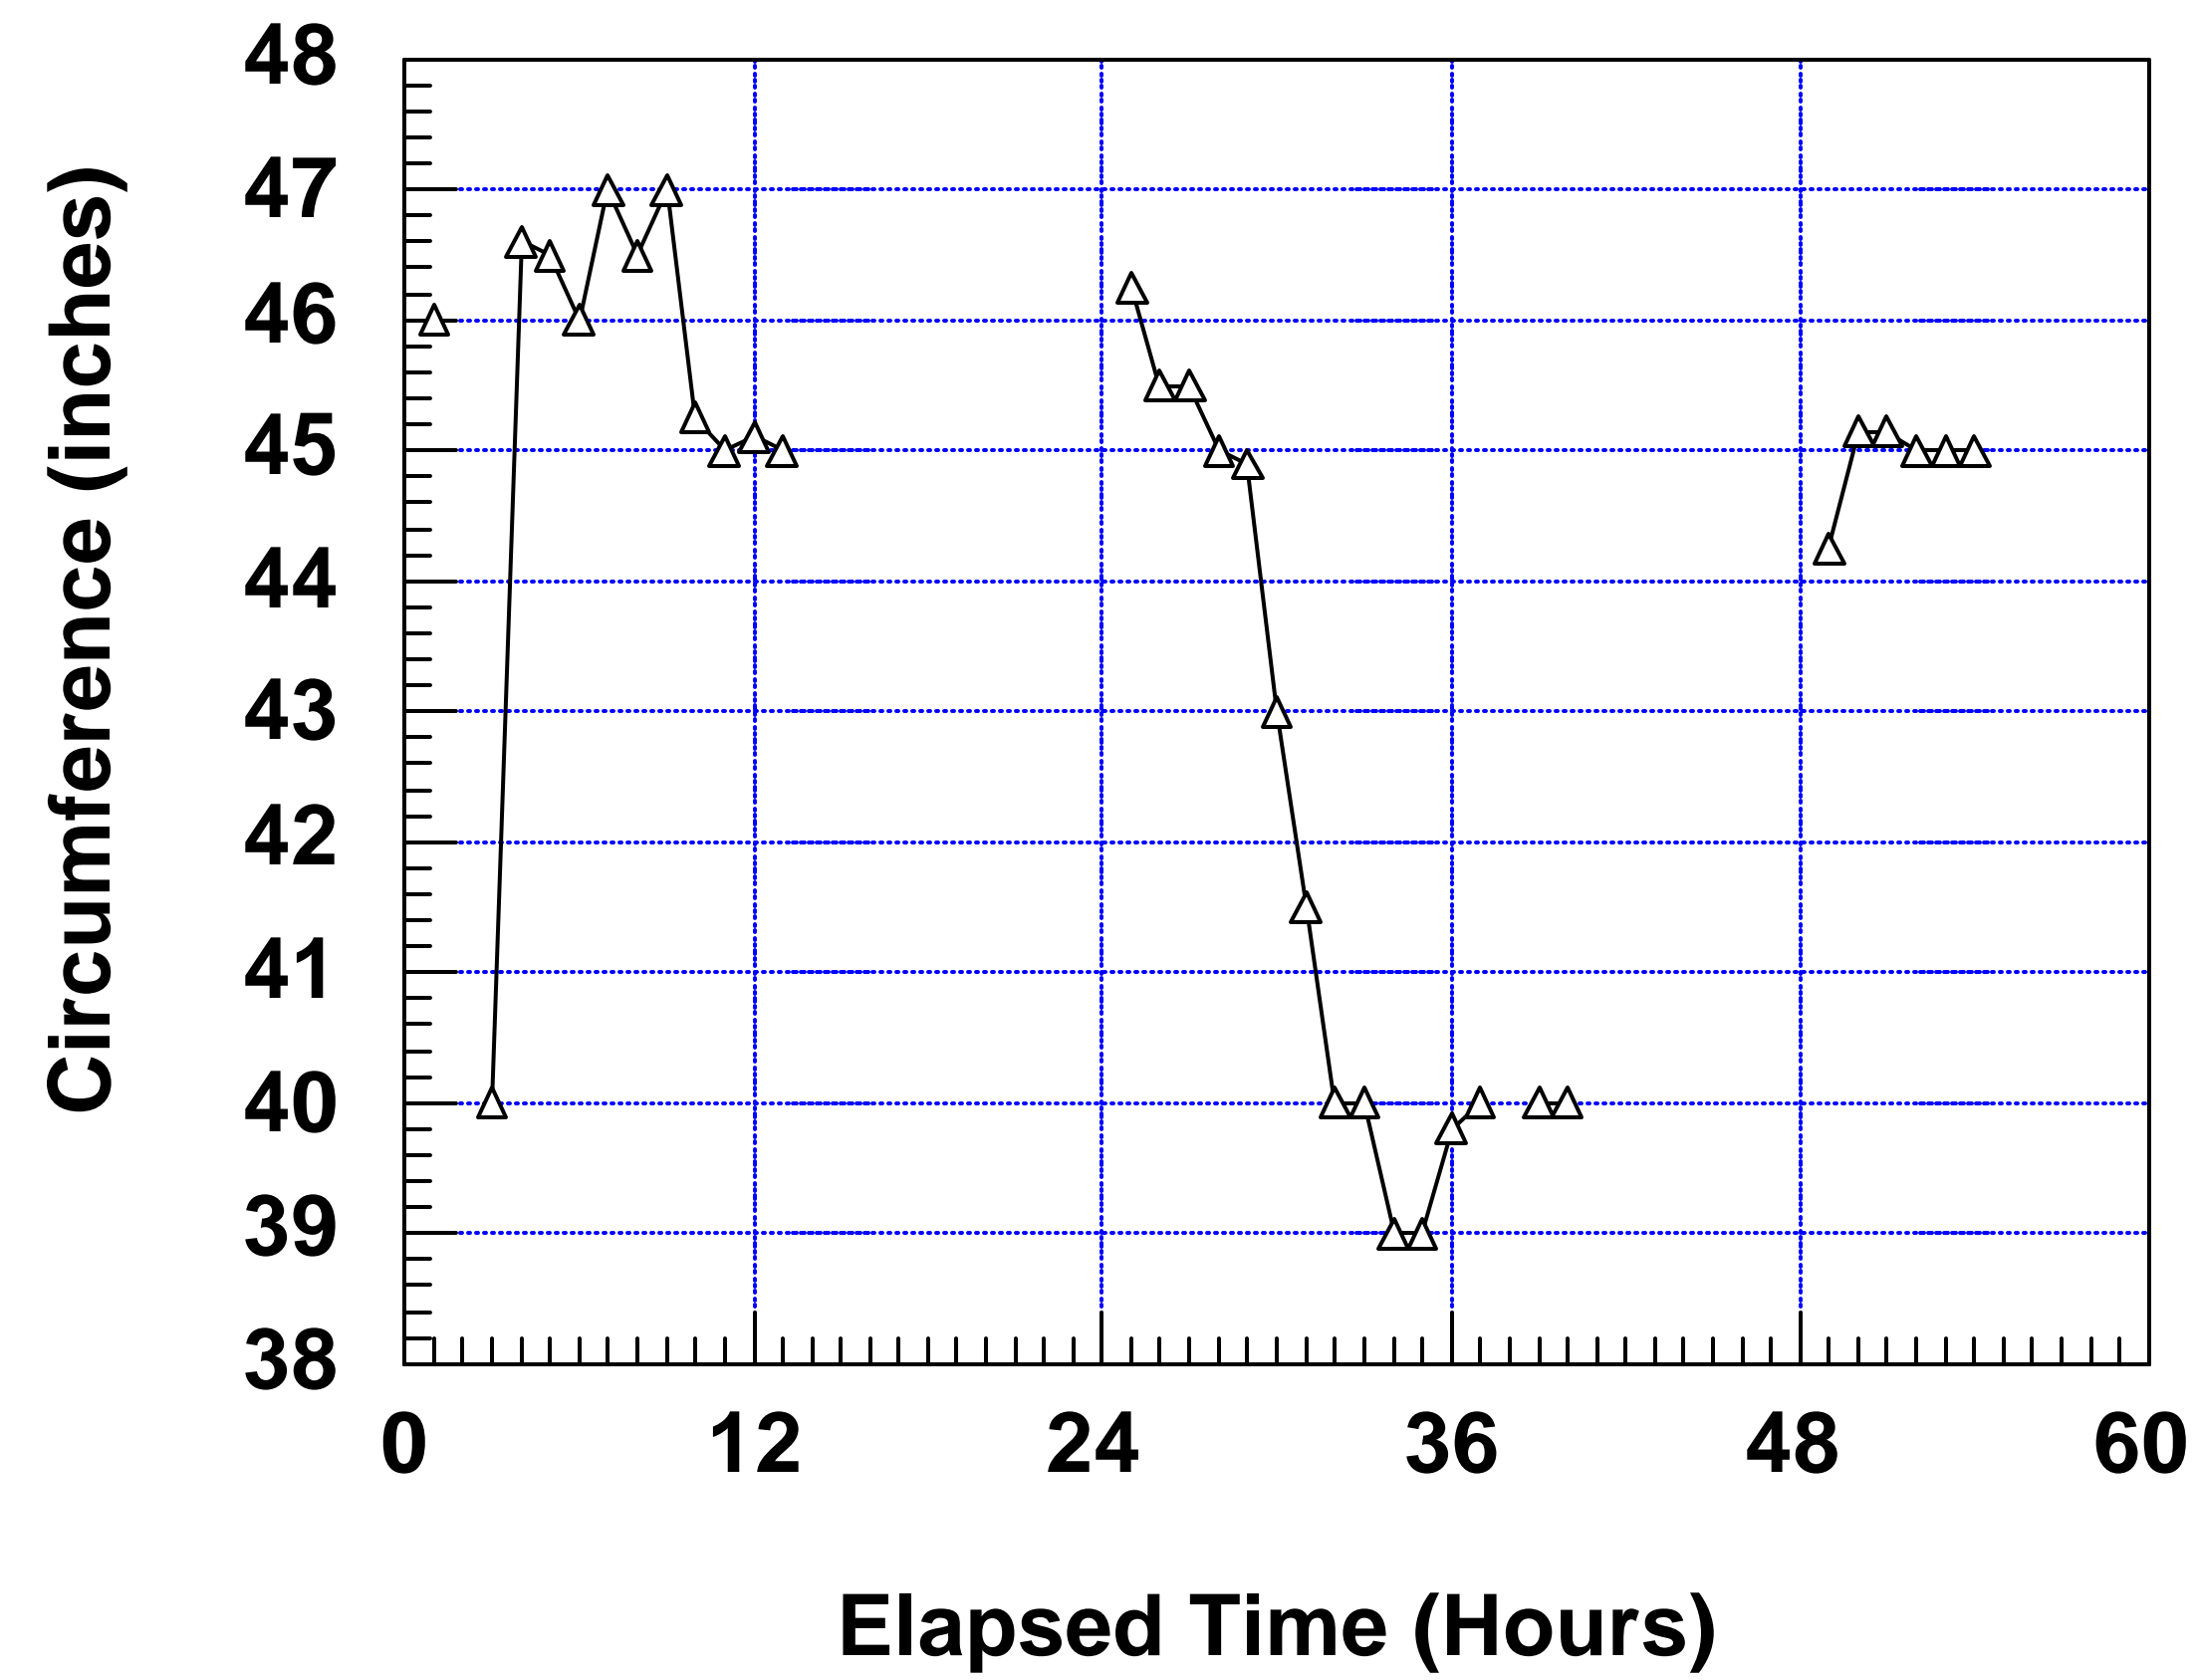

Here is some of our evapotranspiration data from this summer. Use it if you want to.

Tree 1 Evapotranspiration Study
6 AM 22 July 2002 - 11 AM 24 July 2002

Tree 2 Evapotranspiration Study
6 AM 22 July 2002 - 11 AM 24 July 2002

Tree 3 Evapotranspiration Study
6 AM 22 July 2002 - 11 AM 24 July 2002

Tree 4 Evapotranspiration Study
6 AM 22 July 2002 - 6 AM 26 July 2002

Tree 5 Evapotranspiration Study
12 PM 24 July 2002 - 6 AM 26 July 2002

Tree 6 Evapotranspiration Study
11 AM 24 July 2002 - 6 AM 26 July 2002

Tree 7 Evapotranspiration Study
6 AM 22 July 2002 - 11 AM 24 July 2002